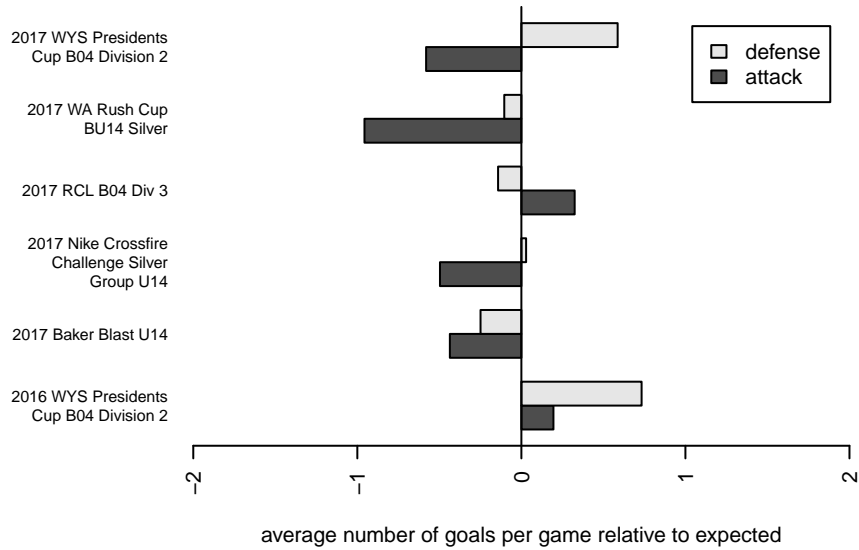

Performance relative to 13 month average