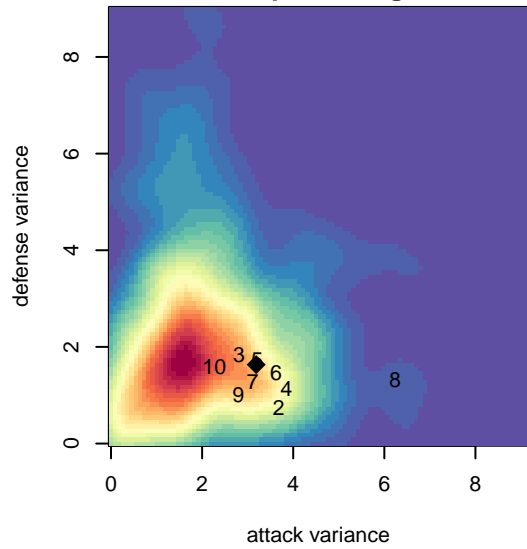

Whatcom Rangers Blue B04

Whatcom FC Rangers
 Bellingham, WA
 B04 total strength=1033
 attack=2.07 defense=2.43
 fall league = RCL B04 Div 3

alt names used:
 42 Whatcom FC Rangers B04 Blue
 Whatcom FC Rangers – B04 Blue
 WHATCOM FC RANGERS B04 BLUE (WA)
 WHATCOM FC RANGERS B04 BLUE
 Whatcom FC Rangers – B04 Blue

Whatcom Rangers Blue B04
 Dots are actual minus expected GF (blue circles) and GA (red triangles).
 Blue line is smoothed change in attack strength. Red is smoothed change in defense strength.

**attack and defense variance (black dot)
relative to other teams
and top 10 in region**