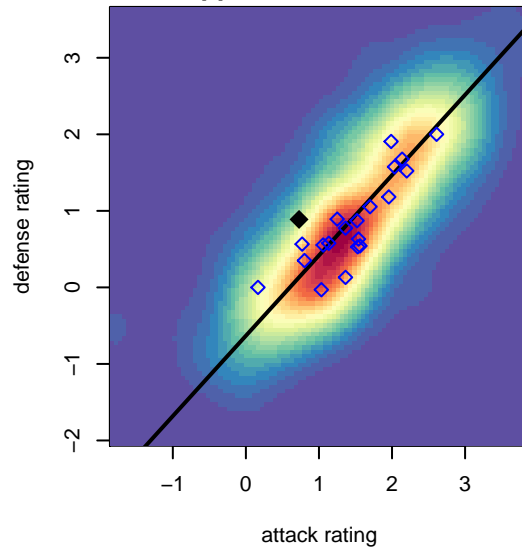

**attack and defense rating
relative to others at age
and all opponents in last 13 months**