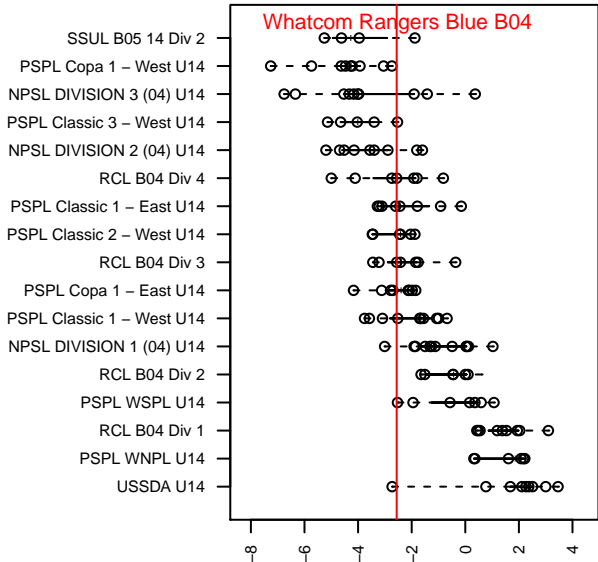

**attack and defense rating
relative to others at age
and all opponents in last 13 months**