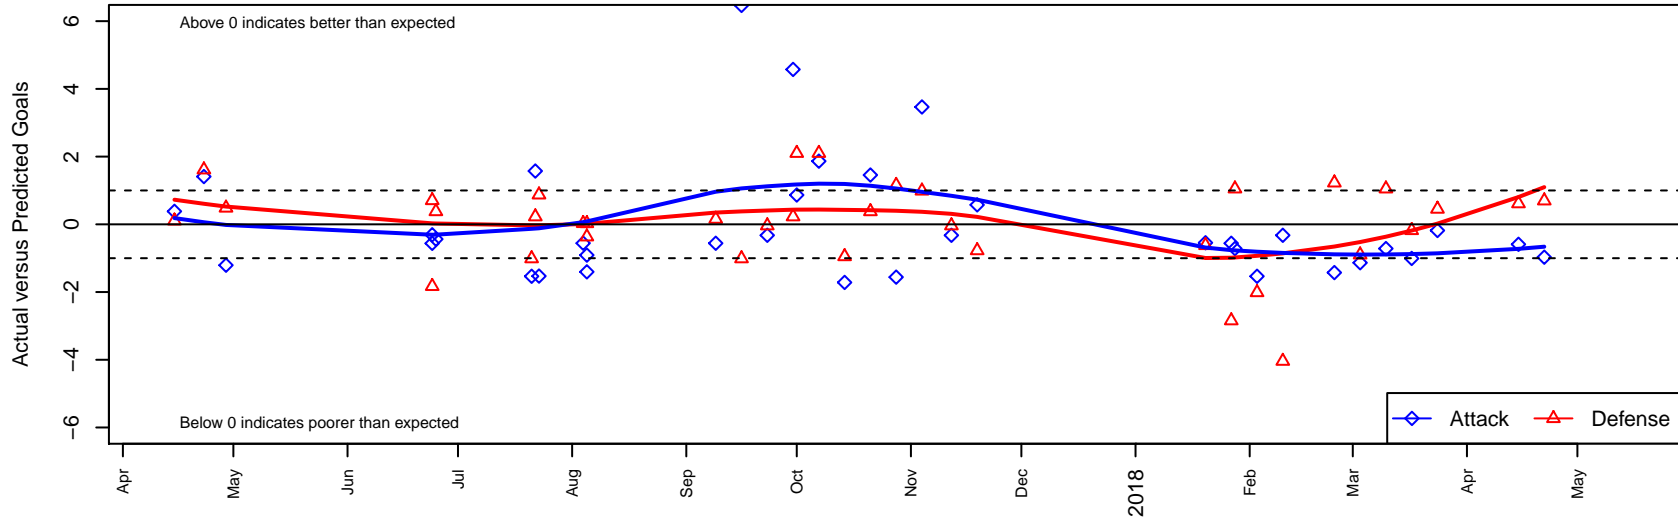

Whatcom Rangers Blue B04

Whatcom FC Rangers
 Bellingham, WA
 B04 total strength=1033
 attack=2.07 defense=2.43
 fall league = RCL B04 Div 3

alt names used:
 42 Whatcom FC Rangers B04 Blue
 Whatcom FC Rangers – B04 Blue
 WHATCOM FC RANGERS B04 BLUE (WA)
 WHATCOM FC RANGERS B04 BLUE
 Whatcom FC Rangers – B04 Blue

Venues played:
 2016 WYS Presidents Cup B04 Division 2
 2017 Baker Blast U14
 2017 Nike Crossfire Challenge Silver Group U1
 2017 WA Rush Cup BU14 Silver
 2017 RCL B04 Div 3
 2017 WYS Presidents Cup B04 Division 2

Whatcom Rangers Blue B04
 Dots are actual minus expected GF (blue circles) and GA (red triangles).
 Blue line is smoothed change in attack strength. Red is smoothed change in defense strength.

**attack and defense variance (black dot)
relative to other teams
and top 10 in region**