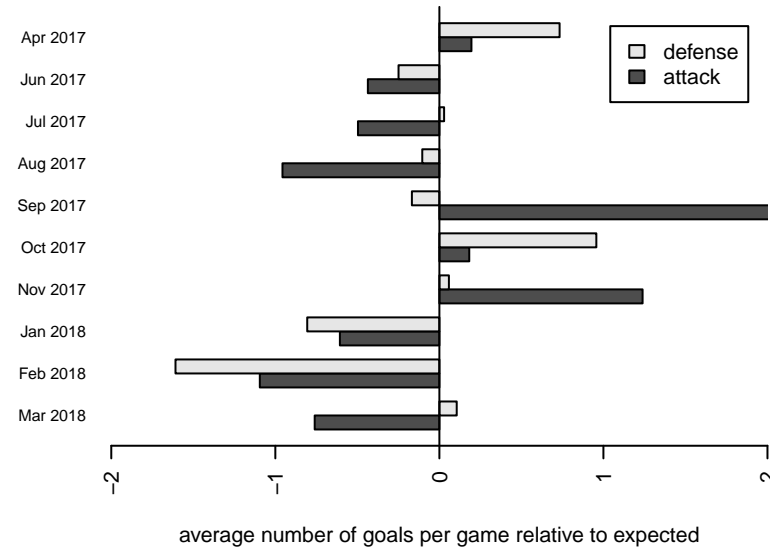

Performance relative to 13 month average